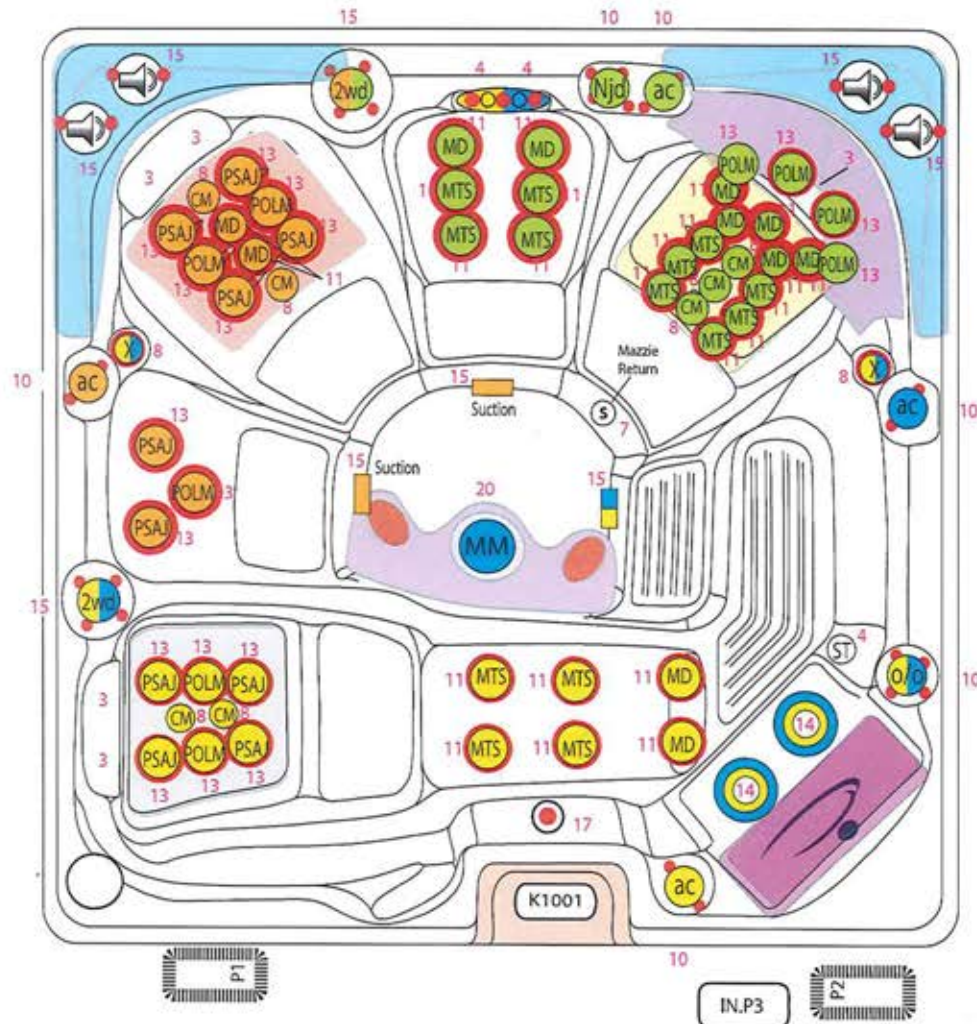

JUNE 10 ST L
210 X 210 X 92 cm

AELLO

(OPTION JETS LUMINEUX)

- Pump 1
- Pump 2
- Pump 1
- Pump 2

IN.MIX 300
 ZONE 1 = JETS DE PIEDS LUMINEUX
 ZONE 2 = MANETTES ET LUMIERES PERIMETRIQUES
 ZONE 3 = JETS

SERIE ORION

Model	6130ETL-ST	
File:	Root Drawing 9HD.ai	
Rev. Date:	01/01/19	Mold: 9H